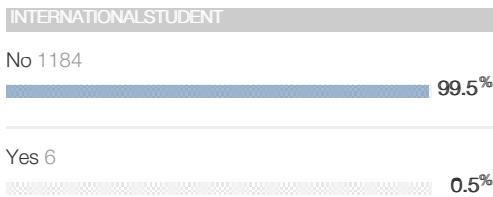

Our Students Report |

Created By Hall Leonora on NaN/NaN/0NaN at NaN:NaN PM

Top 5 Issues

Academics

Goals and Expectations

Peers / Co-Curricular

Perceptions of Campus

Demographics