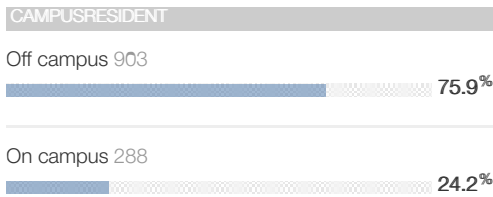

Our Students Report |

Created By Hall Leonora on NaN/NaN/0NaN at NaN:NaN PM

Top 5 Issues

Academics

Goals and Expectations

Peers / Co-Curricular

Perceptions of Campus

Demographics