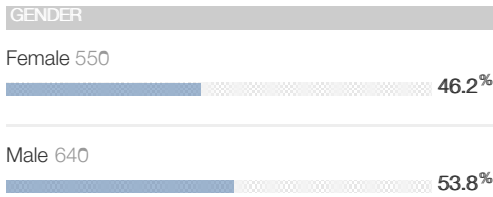

Our Students Report |

Created By Hall Leonora on NaN/NaN/0NaN at NaN:NaN PM

Top 5 Issues

Academics

Goals and Expectations

Peers / Co-Curricular

Perceptions of Campus

Demographics