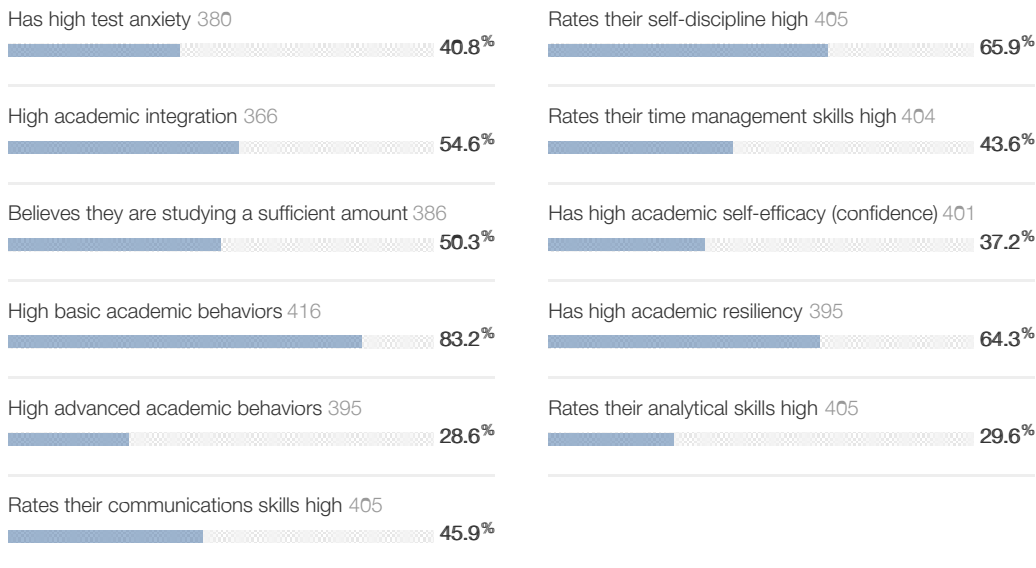

Our Students Report |

Created By Hall Leonora on NaN/NaN/0NaN at NaN:NaN PM

Top 5 Issues

Academics

Goals and Expectations

Peers / Co-Curricular

Perceptions of Campus

Demographics