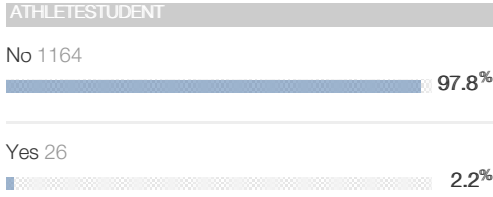

Our Students Report |

Created By Hall Leonora on NaN/NaN/0NaN at NaN:NaN PM

Top 5 Issues

Academics

Goals and Expectations

Peers / Co-Curricular

Perceptions of Campus

Demographics