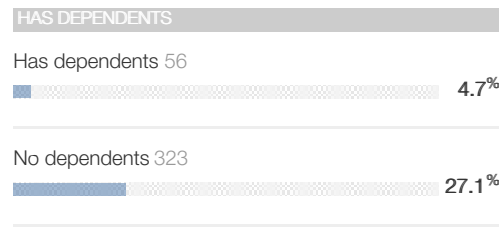

Our Students Report |

Created By Hall Leonora on NaN/NaN/0NaN at NaN:NaN PM

Top 5 Issues

Academics

Goals and Expectations

Peers / Co-Curricular

Perceptions of Campus

Demographics